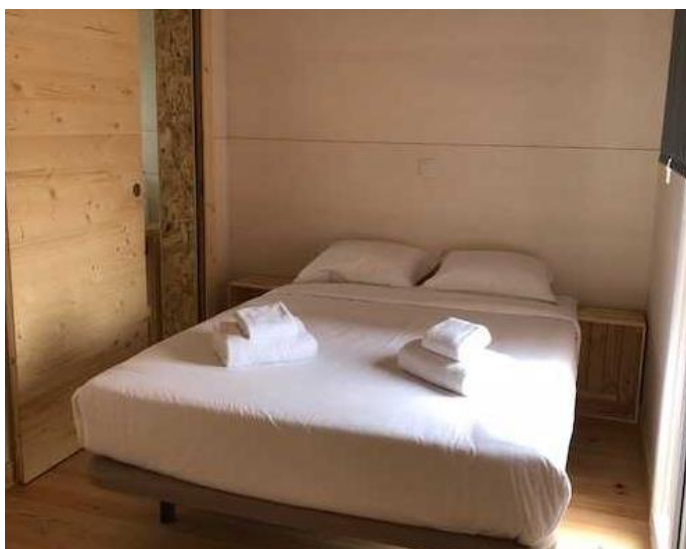

Room Category A • T1 ECO

Double bed

2 Twin beds

Room Category B • T3 Suites Plus

Double bed with ensuite bathroom

Ecological • Innovative • Sustainable

Room Category C • Double Bed

T2 Nature

T2 Family or Family Plus

T3 Suites Plus

Ecological • Innovative • Sustainable

Room Category D • T2 Nature

2 Twin beds

1 Bunk bed

Room Category E • T2 Family or Family Plus

2 Bunk beds

Ecological • Innovative • Sustainable

Room Category F

T3 Suites Plus • 2 Bunk beds

Room Category G/H

Camping

Eco-friendly Accommodations

Equipped with:

- living room with air conditioning and TV, LCD HD,
- bathroom with shower and thermal solar panel,
- equipped kitchenette.

	Pax per Room	TOTAL per Person
A . Private room & bathroom in private house	1	720,00 €
A1. Private House for 2	2	510,00 €
B . Private room & bathroom (ensuite) in shared house	1	690,00 €
B1. Private Room with Ensuite for 2	2	480,00 €
C . Private room, shared bathroom and house	1	660,00 €
C1. Private Room for 2	2	465,00 €
D . Single/Bunk Bed in Shared Room for 2, Shared House for 3	2	510,00 €
E . Bunk Bed in Shared Room for 4 , Shared House for 5/6	4	420,00 €
F . Bunk Bed in Shared Room for 4, Shared House for 6/7	4	420,00 €
G . Rent a tent (single occupancy)	1	360,00 €
G1. Rent a tent (double occupancy)	2	315,00 €
H . Bring your own tent (single occupancy)	1	330,00 €
H1. Bring your own tent (double occupancy)	2	300,00 €